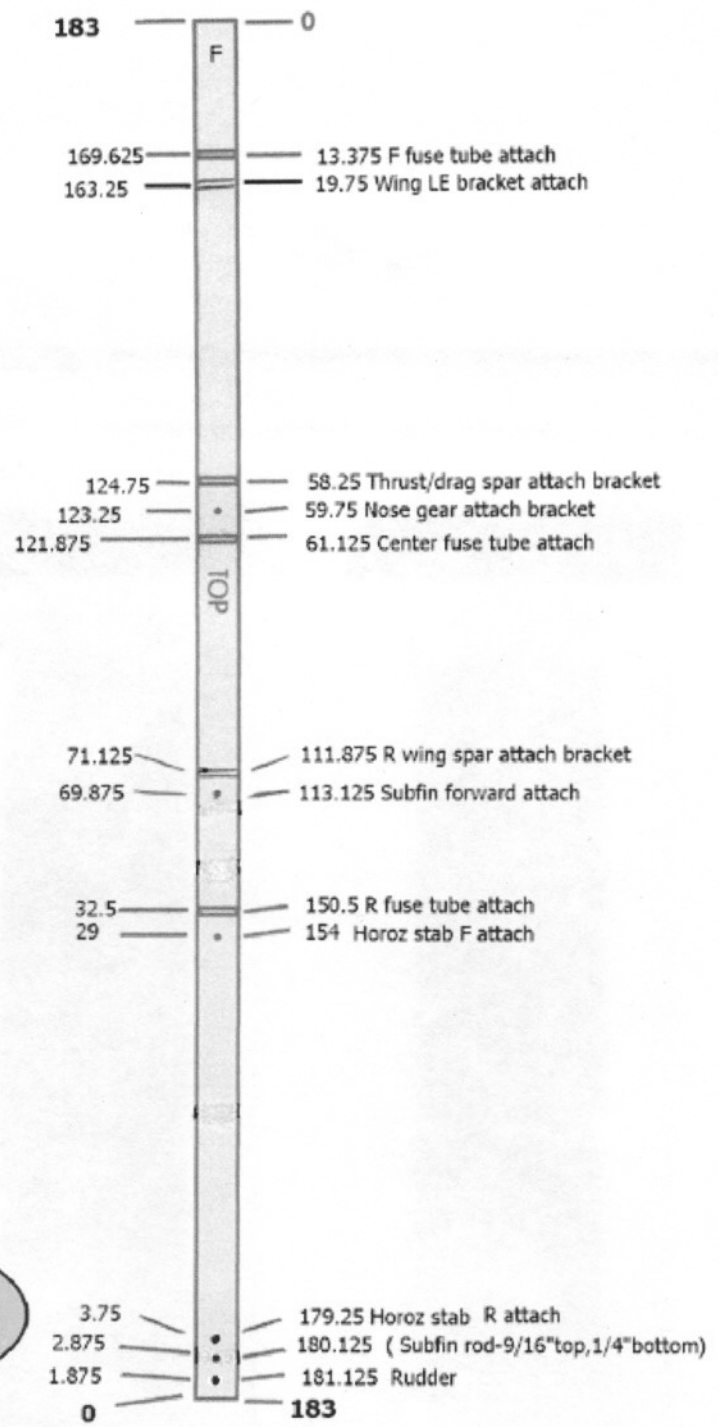

ROOT TUBE

Model "C"

Aluminum 6061T6
2.5"x.065 x 15'3"

Note!

Motor mount holes omitted!
 (Chotia-vert 10.5"-horoz 1"+ 11.5")
 (Rotax 277-move engine to rear 6")