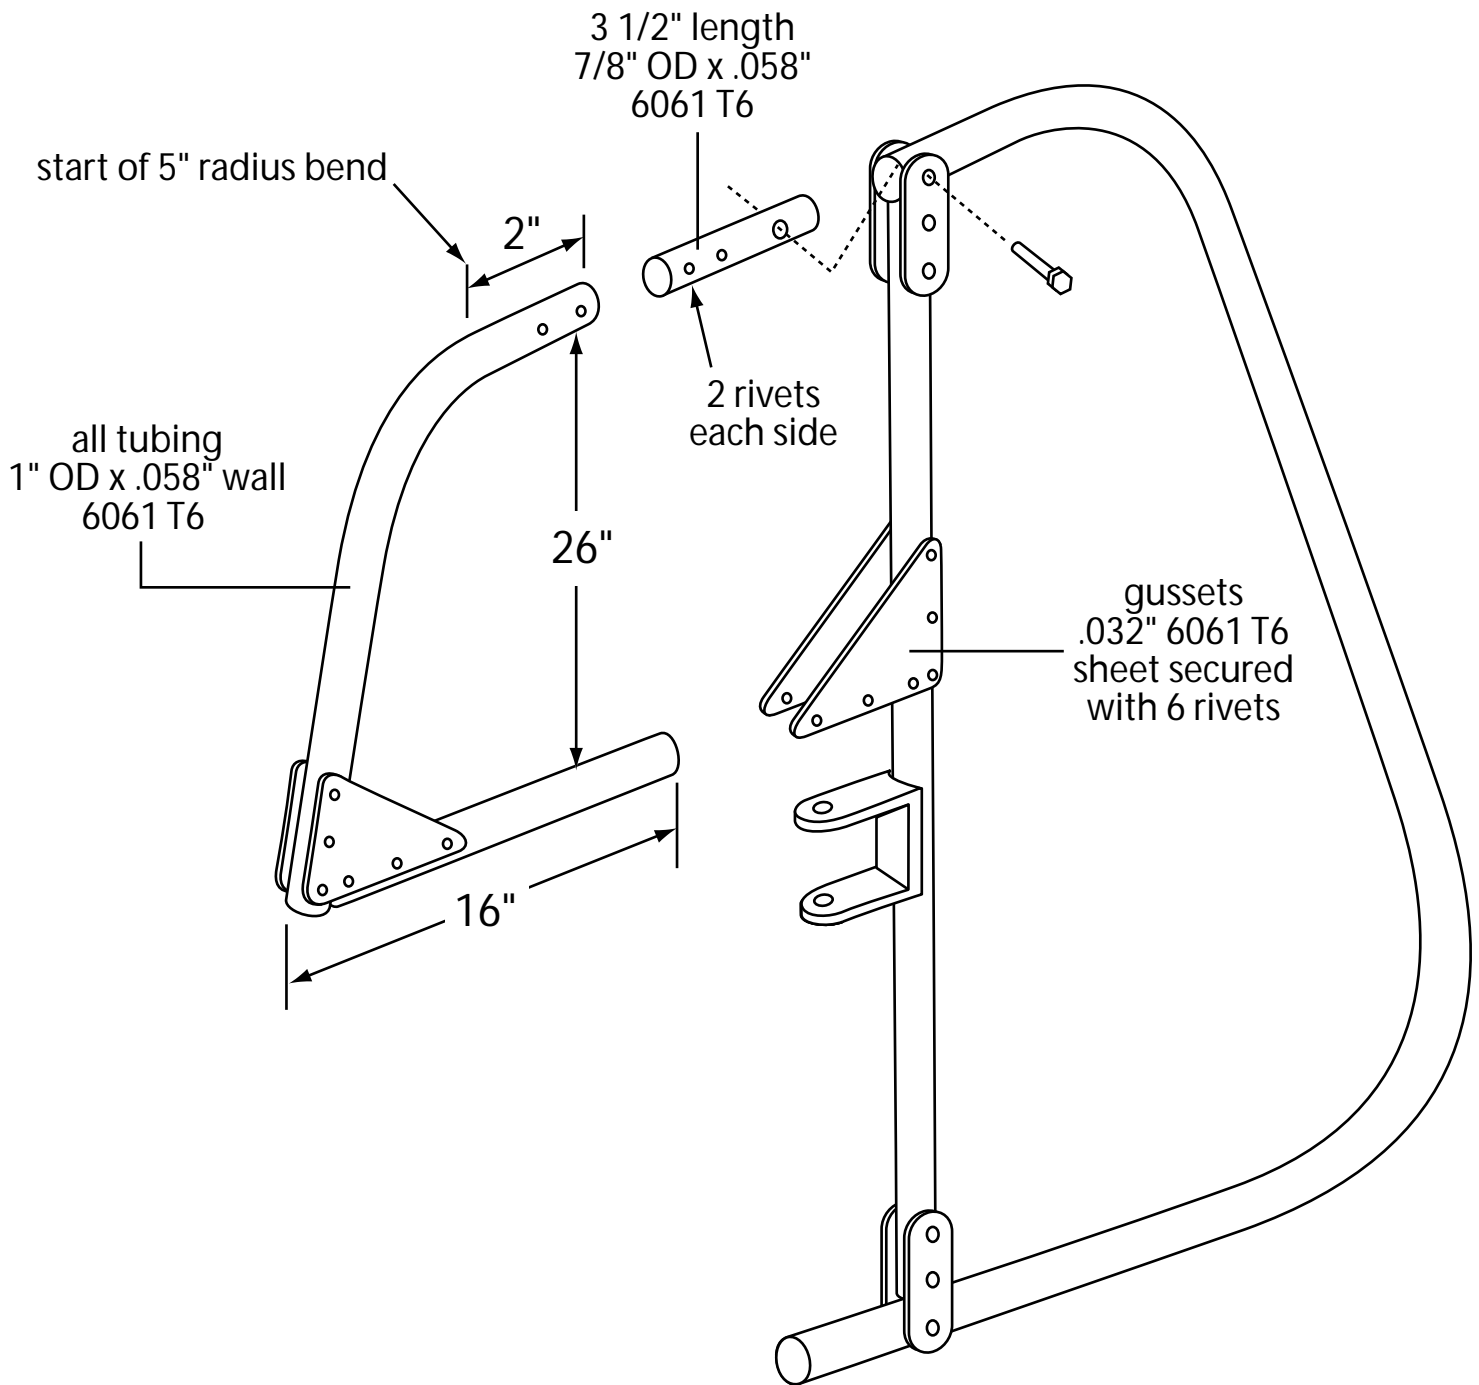

Weedhopper™ Power Rudder Extension Option

Add this "Power Rudder" extension for any engine over 25 HP or when using floats.

Original hand drawn illustration by Vincent Vitollo (AFI A000085 /ASE Examiner #850) of
ULTRALIGHT FLIGHT CENTER and Dealer Company, Road 5 Box 162B, Jackson, NJ 08527
Published in Dennis Rome's "Weedhopper Club Newsletter," Vol. 1, No. 5, pg 7, May/June, 1991.
Adapted and redrawn in Adobe Illustrator by Dean A. Scott, Oct. 2005